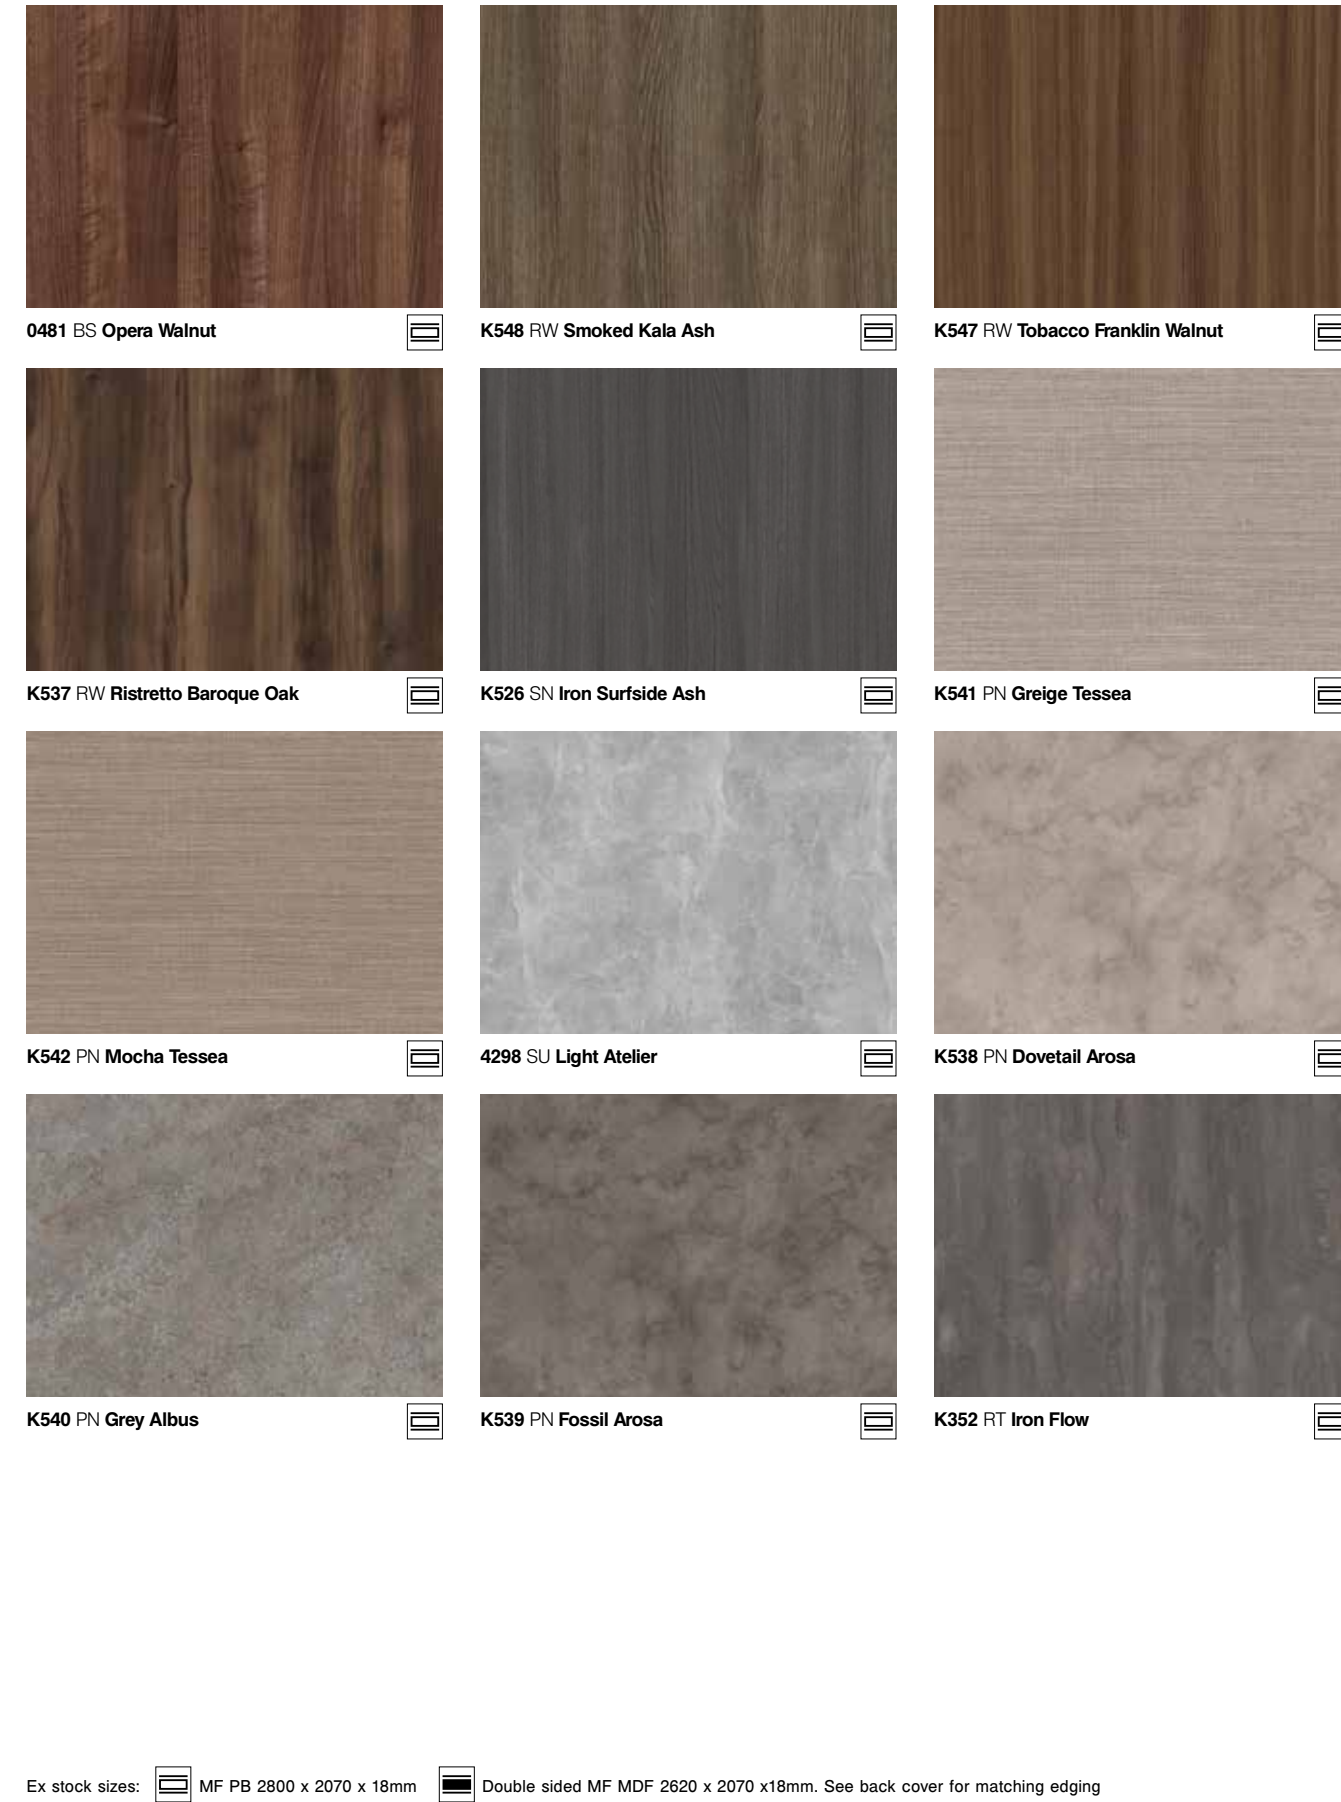

The complete Kronodesign Global Collection of MF boards is available to special order on extended lead times. Matching Laminates and Edging are available.

Decors featured:

Right:

K529 HU Gold Hudson Oak

K540 PN Grey Albus

Below left:

K535 RW Gold Baroque Oak

Below right:

K531 AD Stone Arvadonna Chestnut

K533 AD Mink Arvadonna Chestnut

kronospan

Woodgrains, Textile & Atelier

Woodgrains, Textile & Atelier

Harmony

Color