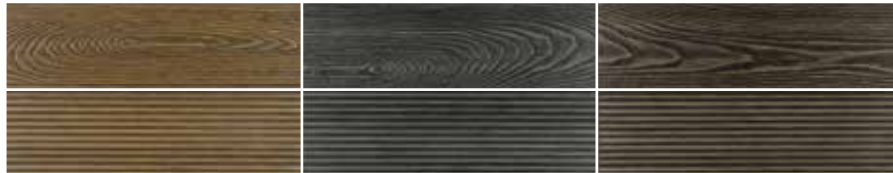

HD Deck® 3D has a unique **True Grain Colour System™** – a subtle variation replicating the natural tones seen in timber – which ensures that no two boards are the same colour.

The boards will lighten in appearance due to initial weathering within the first few months of installation.

Safe & Child Friendly

- Will not splinter
- Slip resistant
- No hazardous substances

HD Deck® 3D Black Oak

HD Deck® 3D is double-sided with **two styles in one board**

Golden Oak

Black Oak

Burnished Oak

HD Deck® 3D Golden Oak