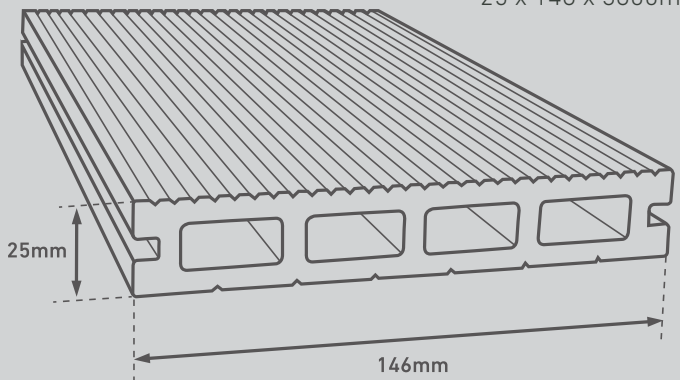

Safe & Child Friendly

- Barefoot safe
- Slip resistant
- Free from hazardous substances

Almond Light Oak Cedar Walnut Forest Green Silver Lava

Board Dimension
25 x 146 x 3600mm

Our **secret clip system** ensures a clean finished install on your deck without the need for unsightly screws.

Starter Clip & Screw

Clip & Screw

End Cap

Angle
40 x 40 x 2200mm

Fascia
74 x 11 x 3600mm